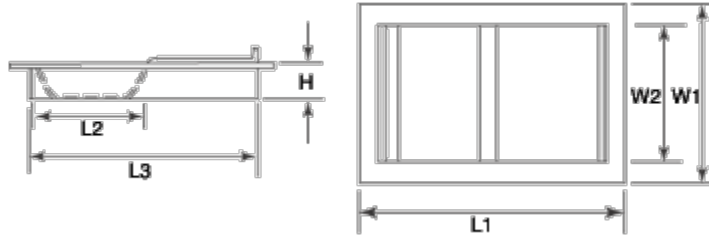

DATA SHEET

**SLIDING RECESSED
DEAL TRAY**
USDT 94

- Install in a countertop with a wall below and a window above.
- Perfect for cashier windows or other high traffic areas.
- Model 670094 has a stationary base and a sliding tray.
- All models have a curved interior for easy coin and currency removal.
- Custom trays available upon request.
- Units are finished in brushed stainless steel.
- Shipped assembled.

Overall Size	Transfer Area	Counter Cut-Out	Features
10"W(1) x 15"L(1) x 1-1/2"D	7-3/4"W(2) x 6-1/4"L(2) x 1-1/4"D	8-1/4"W x 13-1/4"L(3) x 1-9/16"D	Sliding Tray